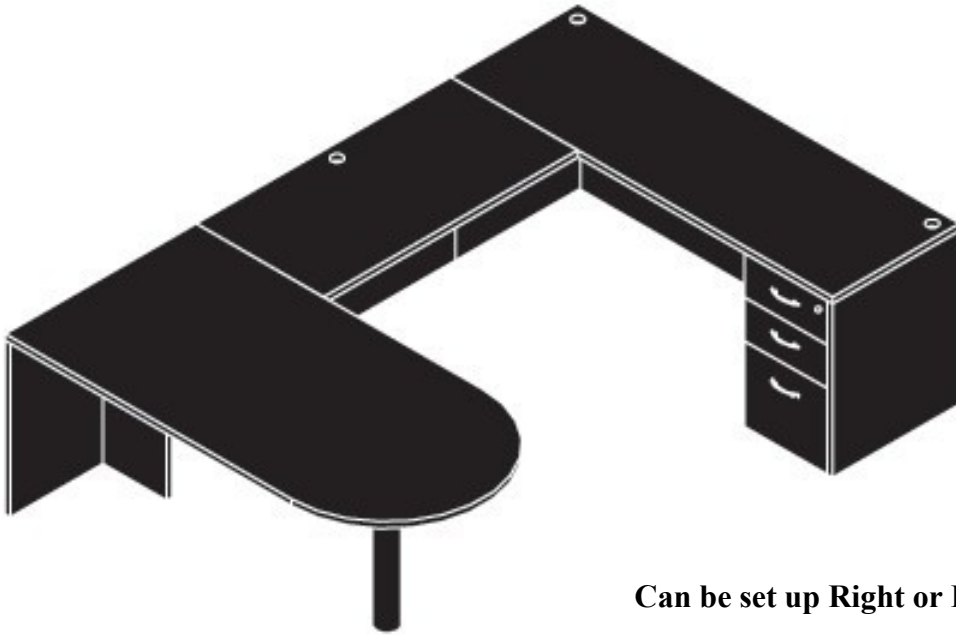

CHOICE OF 4 FINISHES

Can be set up Right or Left Return!!

\$299.00

60"W X 72"
ISRPL29.
1-PL103, 1-PL196, 1-PL107
**Plus freight / inside delivery /
set up / required tax**
Call for quotation
Accessories not included

CHOICE OF 4 FINISHES

OFFER EXPIRES 01/01/2016

Mailing Address: 10620 SW 69th Terrace, Ocala FL 34476

RKR

& Associates, LLC
352-208-8642

Office Furniture and Interior Products

Can be set up Right or Left!!

\$439.00

66"W X 96D"

1-PL131,1-PLMS725BLK,1-
PL111,1-PL197, 1- PL-166

**Plus freight / inside delivery /
set up / required tax
Call for quotation**

CHOICE OF 4 FINISHES

Can be set up Right or Left!!

\$599.00

66"W X 96D"